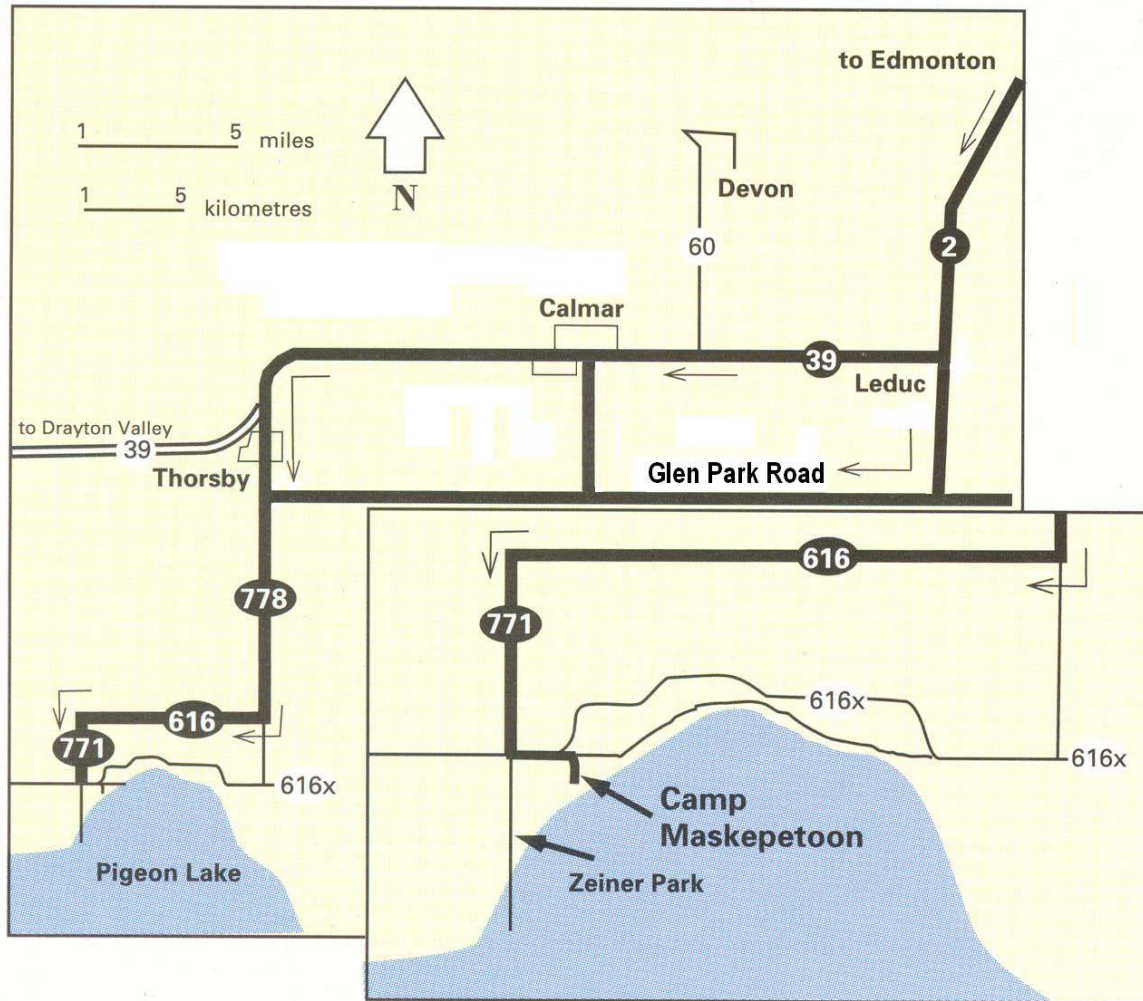

Directions to Camp Maskepetoon

From Edmonton

Take Hwy 2 South to Glen Park Road
Head West on Glen Park Road to Hwy 778
Head South on Hwy 778 to Hwy 616
Head West on Hwy 616 to Hwy 771
Head South on Hwy 771 to Hwy 616X
Head East on Hwy 616X until the road bends to the left
Turn right at the bend
Drive way is approximately 100 meters down on the right