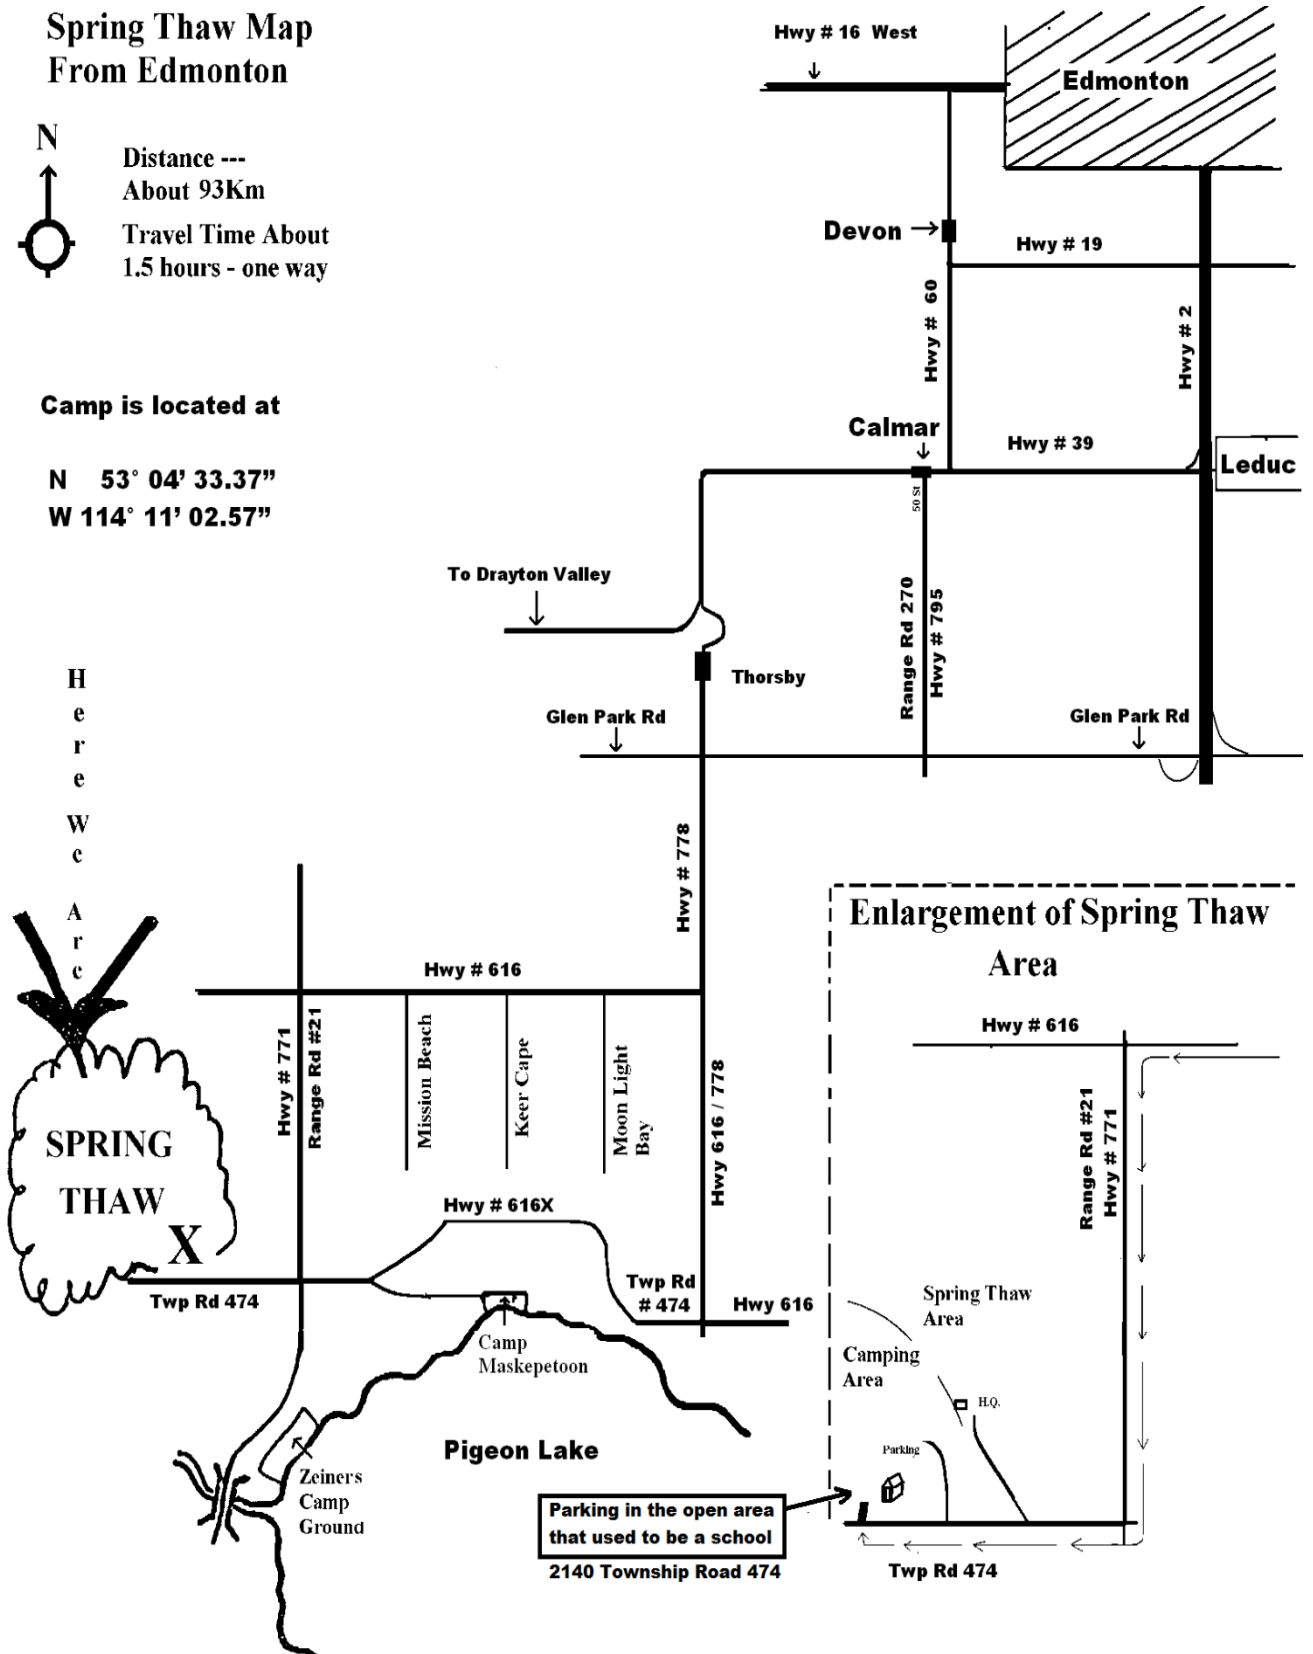

## Spring Thaw Map From Edmonton

Distance ---  
About 93Km

Travel Time About  
1.5 hours - one way

Camp is located at

N 53° 04' 33.37"  
W 114° 11' 02.57"

H  
e  
r  
e  
W  
e  
A  
r  
e

Parking in the open area  
that used to be a school  
2140 Township Road 474